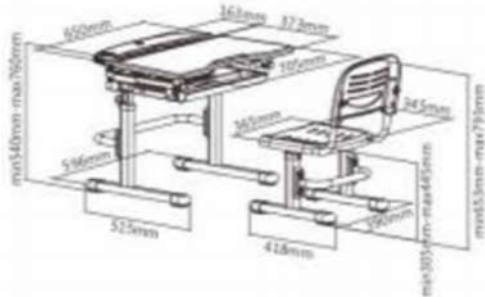

一中桌 (Free Kids C304)

Wooden Texture Surface
helps to protect child's eyes.

Pulled Storage Drawer
maximizes the storage space to keep the desktop clean and tidy.

Embedded Groove
holds pens and pencils to reduce clutter.

Kid Safety Design
prevents hurting kid's hands.

Multi-functional Steel Hook
helps to hold schoolbag and cup holder.

Chairs With Ventilation
provides good air circulation particularly during summer time.

C304 Freely Tiltable Desktop Ergonomic Study Desk & Chair Suit

C304

555(373)x705 mm

0° ~ 60°

Pulled Plastic Drawer

400x440x40 mm

Min.540mm-Max.760mm

Optional