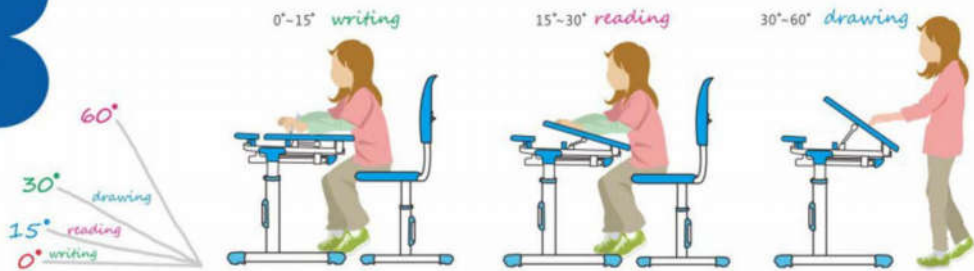

一中桌 (Free Kids C304)

Wooden Texture Surface
helps to protect child's eyes.

Pulled Storage Drawer
maximizes the storage space to keep the desktop clean and tidy.

Embedded Groove
holds pens and pencils to reduce clutter.

Kid Safety Design
prevents hurting kid's hands.

Multi-functional Steel Hook
helps to hold schoolbag and cup holder.

Chairs With Ventilation
provides good air circulation particularly during summer time.

C304 Freely Tiltable Desktop Ergonomic Study Desk & Chair Suit

C304

555(373)x705 mm

0° ~ 60°

Pulled Plastic Drawer

400x440x40 mm

Min.540mm-Max.760mm

Optional